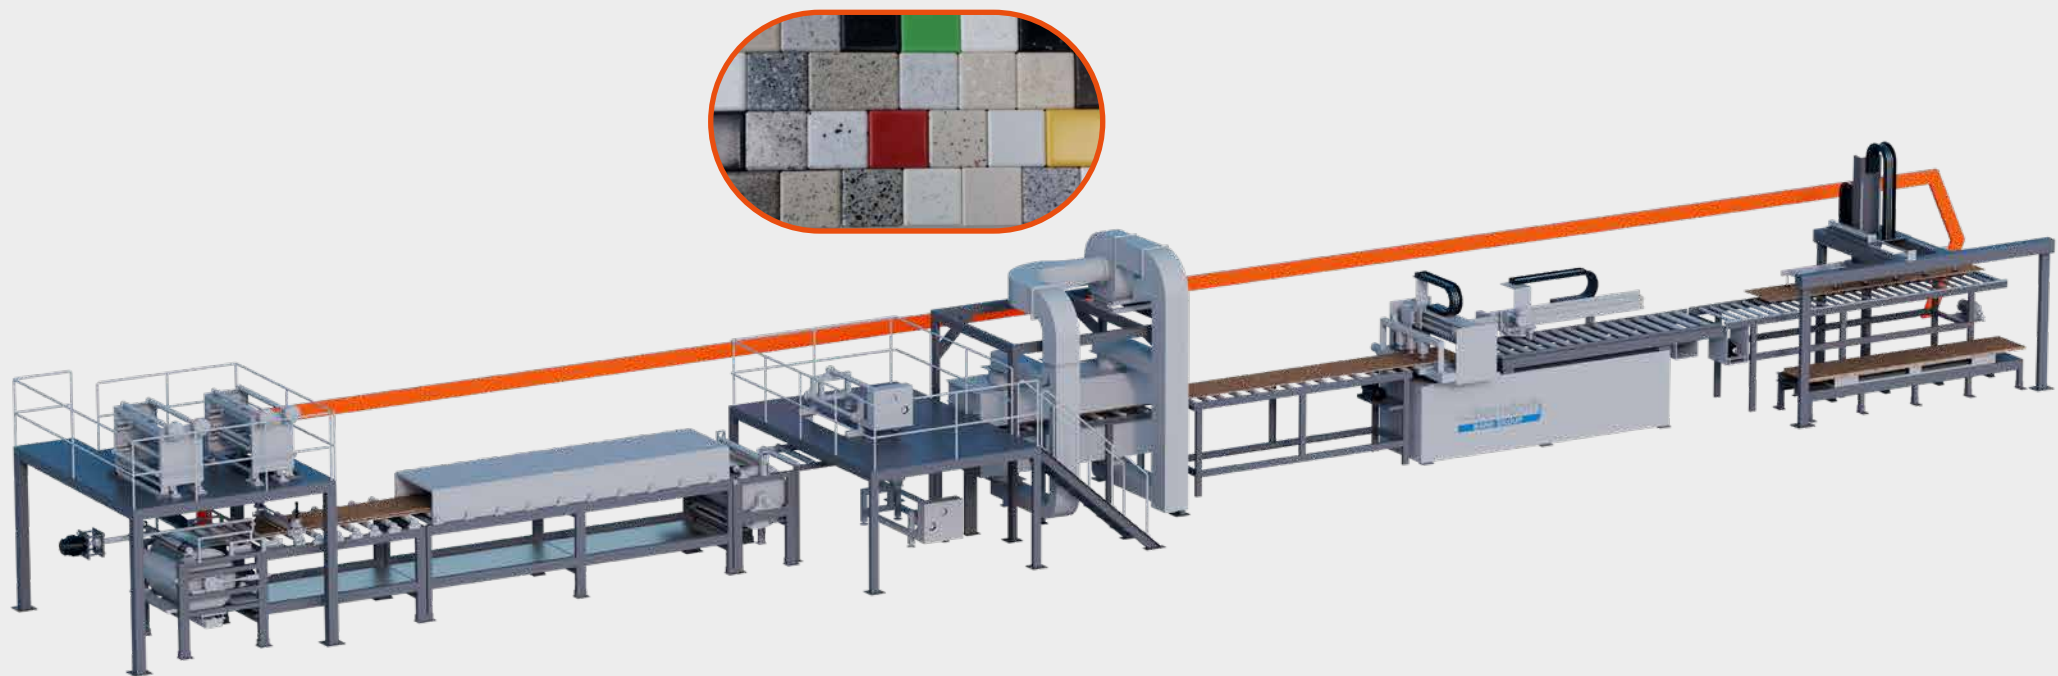

# SOLID SURFACE PRODUCTION LINE

# CUSTOMIZED SOLUTIONS FOR HIGH-QUALITY ARTIFICIAL MARBLE

With over 20 years of experience, Berndorf Band Group delivers advanced machine solutions for producing high-quality artificial marble. Our machines enable the production of acrylic- and polyester-based marble sheets in variable widths, offering exceptional processing precision.

## STEEL BELT CASTING SYSTEM

- » Polymerizing over Steel Belt Caster
- » Length cutting by cross cutting machine
- » Stacking by auto stacking machine