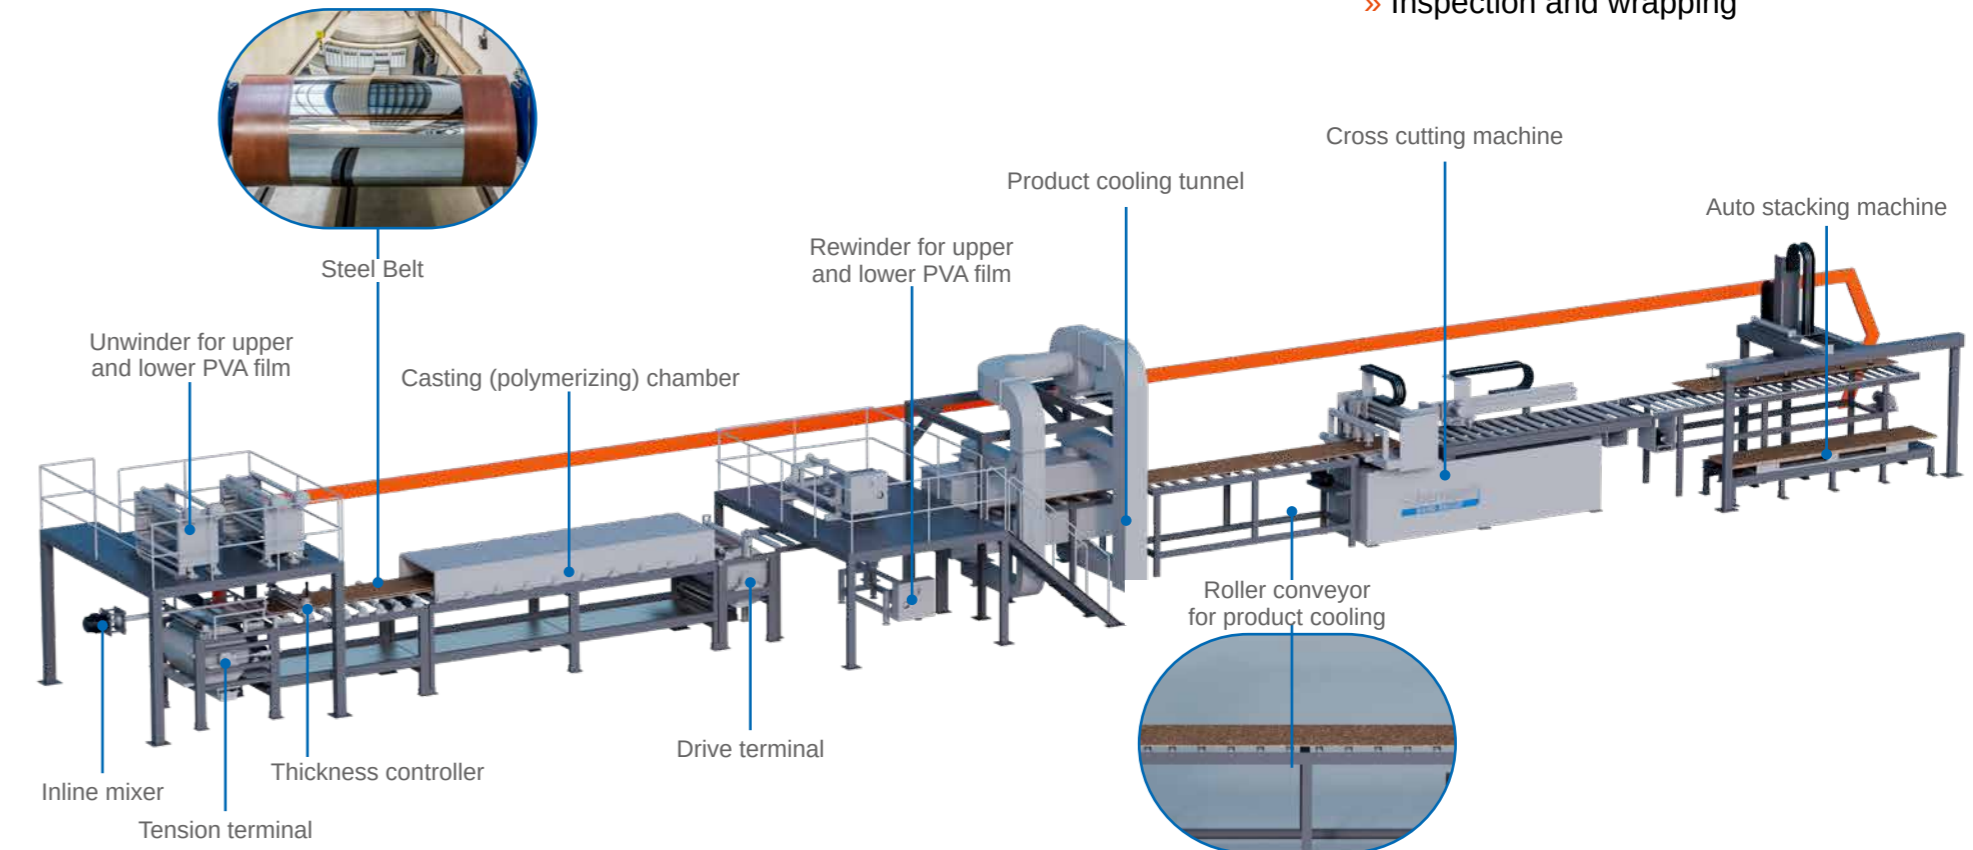

## UP-STREAM

- » Pre-polymer make-up (MMA and PMMA)
- » Slurry make-up (Pre-polymer, ATH, chips, others)
- » Mixing and feeding (Slurry and initiator)

## STEEL BELT CASTING SYSTEM

- » Polymerizing over Steel Belt Caster
- » Length cutting by cross cutting machine
- » Stacking by auto stacking machine

## DOWN-STREAM

- » Width and length cutting
- » Dry-sanding for bottom side
- » Turnover
- » Dry- and wet-sanding on product side
- » Inspection and wrapping